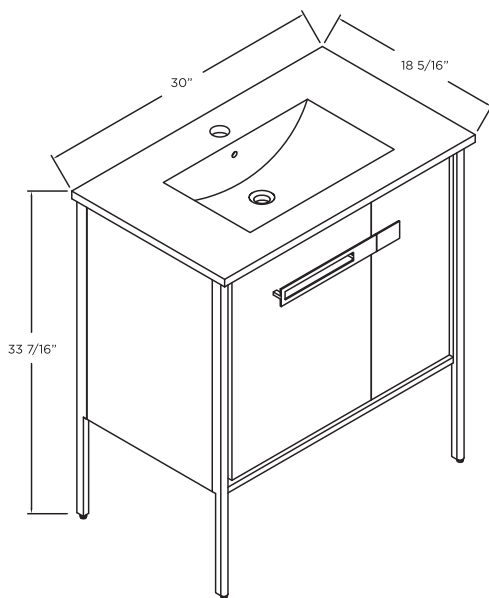

SPECIFICATIONS / TECHNICAL DATA

VANITY COLLECTION

OAKVILLE

30"

FLOOR STANDING

ATTENTION! Dimensions may vary by up to 3/8". It is highly recommended to pull all dimensions of actual model for installation and measuring purposes.

MODEL# OK30