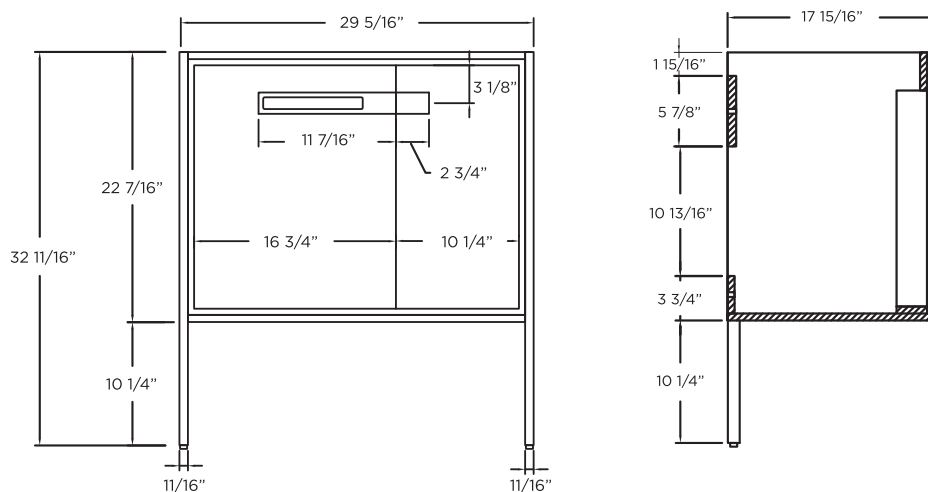

SPECIFICATIONS / TECHNICAL DATA

VANITY COLLECTION

OAKVILLE

30"

FLOOR STANDING

ATTENTION! Dimensions may vary by up to 3/8". It is highly recommended to pull all dimensions of actual model for installation and measuring purposes.

MODEL# OK30