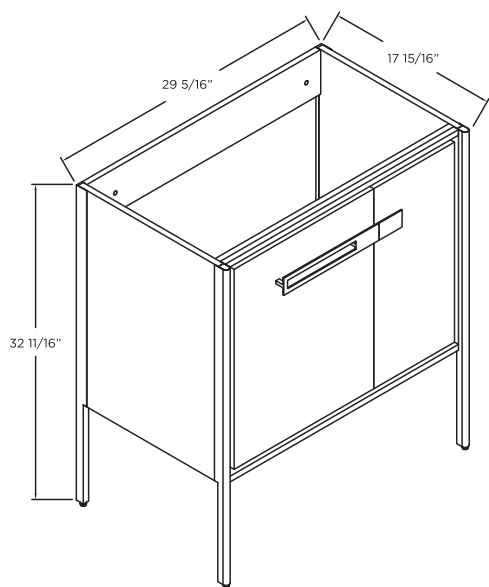

SPECIFICATIONS / TECHNICAL DATA

VANITY COLLECTION

OAKVILLE

30"

FLOOR STANDING

ATTENTION! Dimensions may vary by up to 3/8". It is highly recommended to pull all dimensions of actual model for installation and measuring purposes.

MODEL# OK30