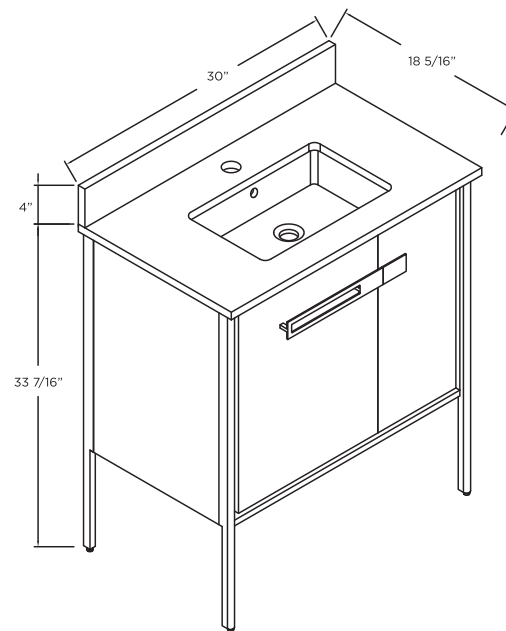

SPECIFICATIONS / TECHNICAL DATA

VANITY COLLECTION

OAKVILLE

30"

FLOOR STANDING

ATTENTION! Dimensions may vary by up to 3/8". It is highly recommended to pull all dimensions of actual model for installation and measuring purposes.

MODEL# OK30